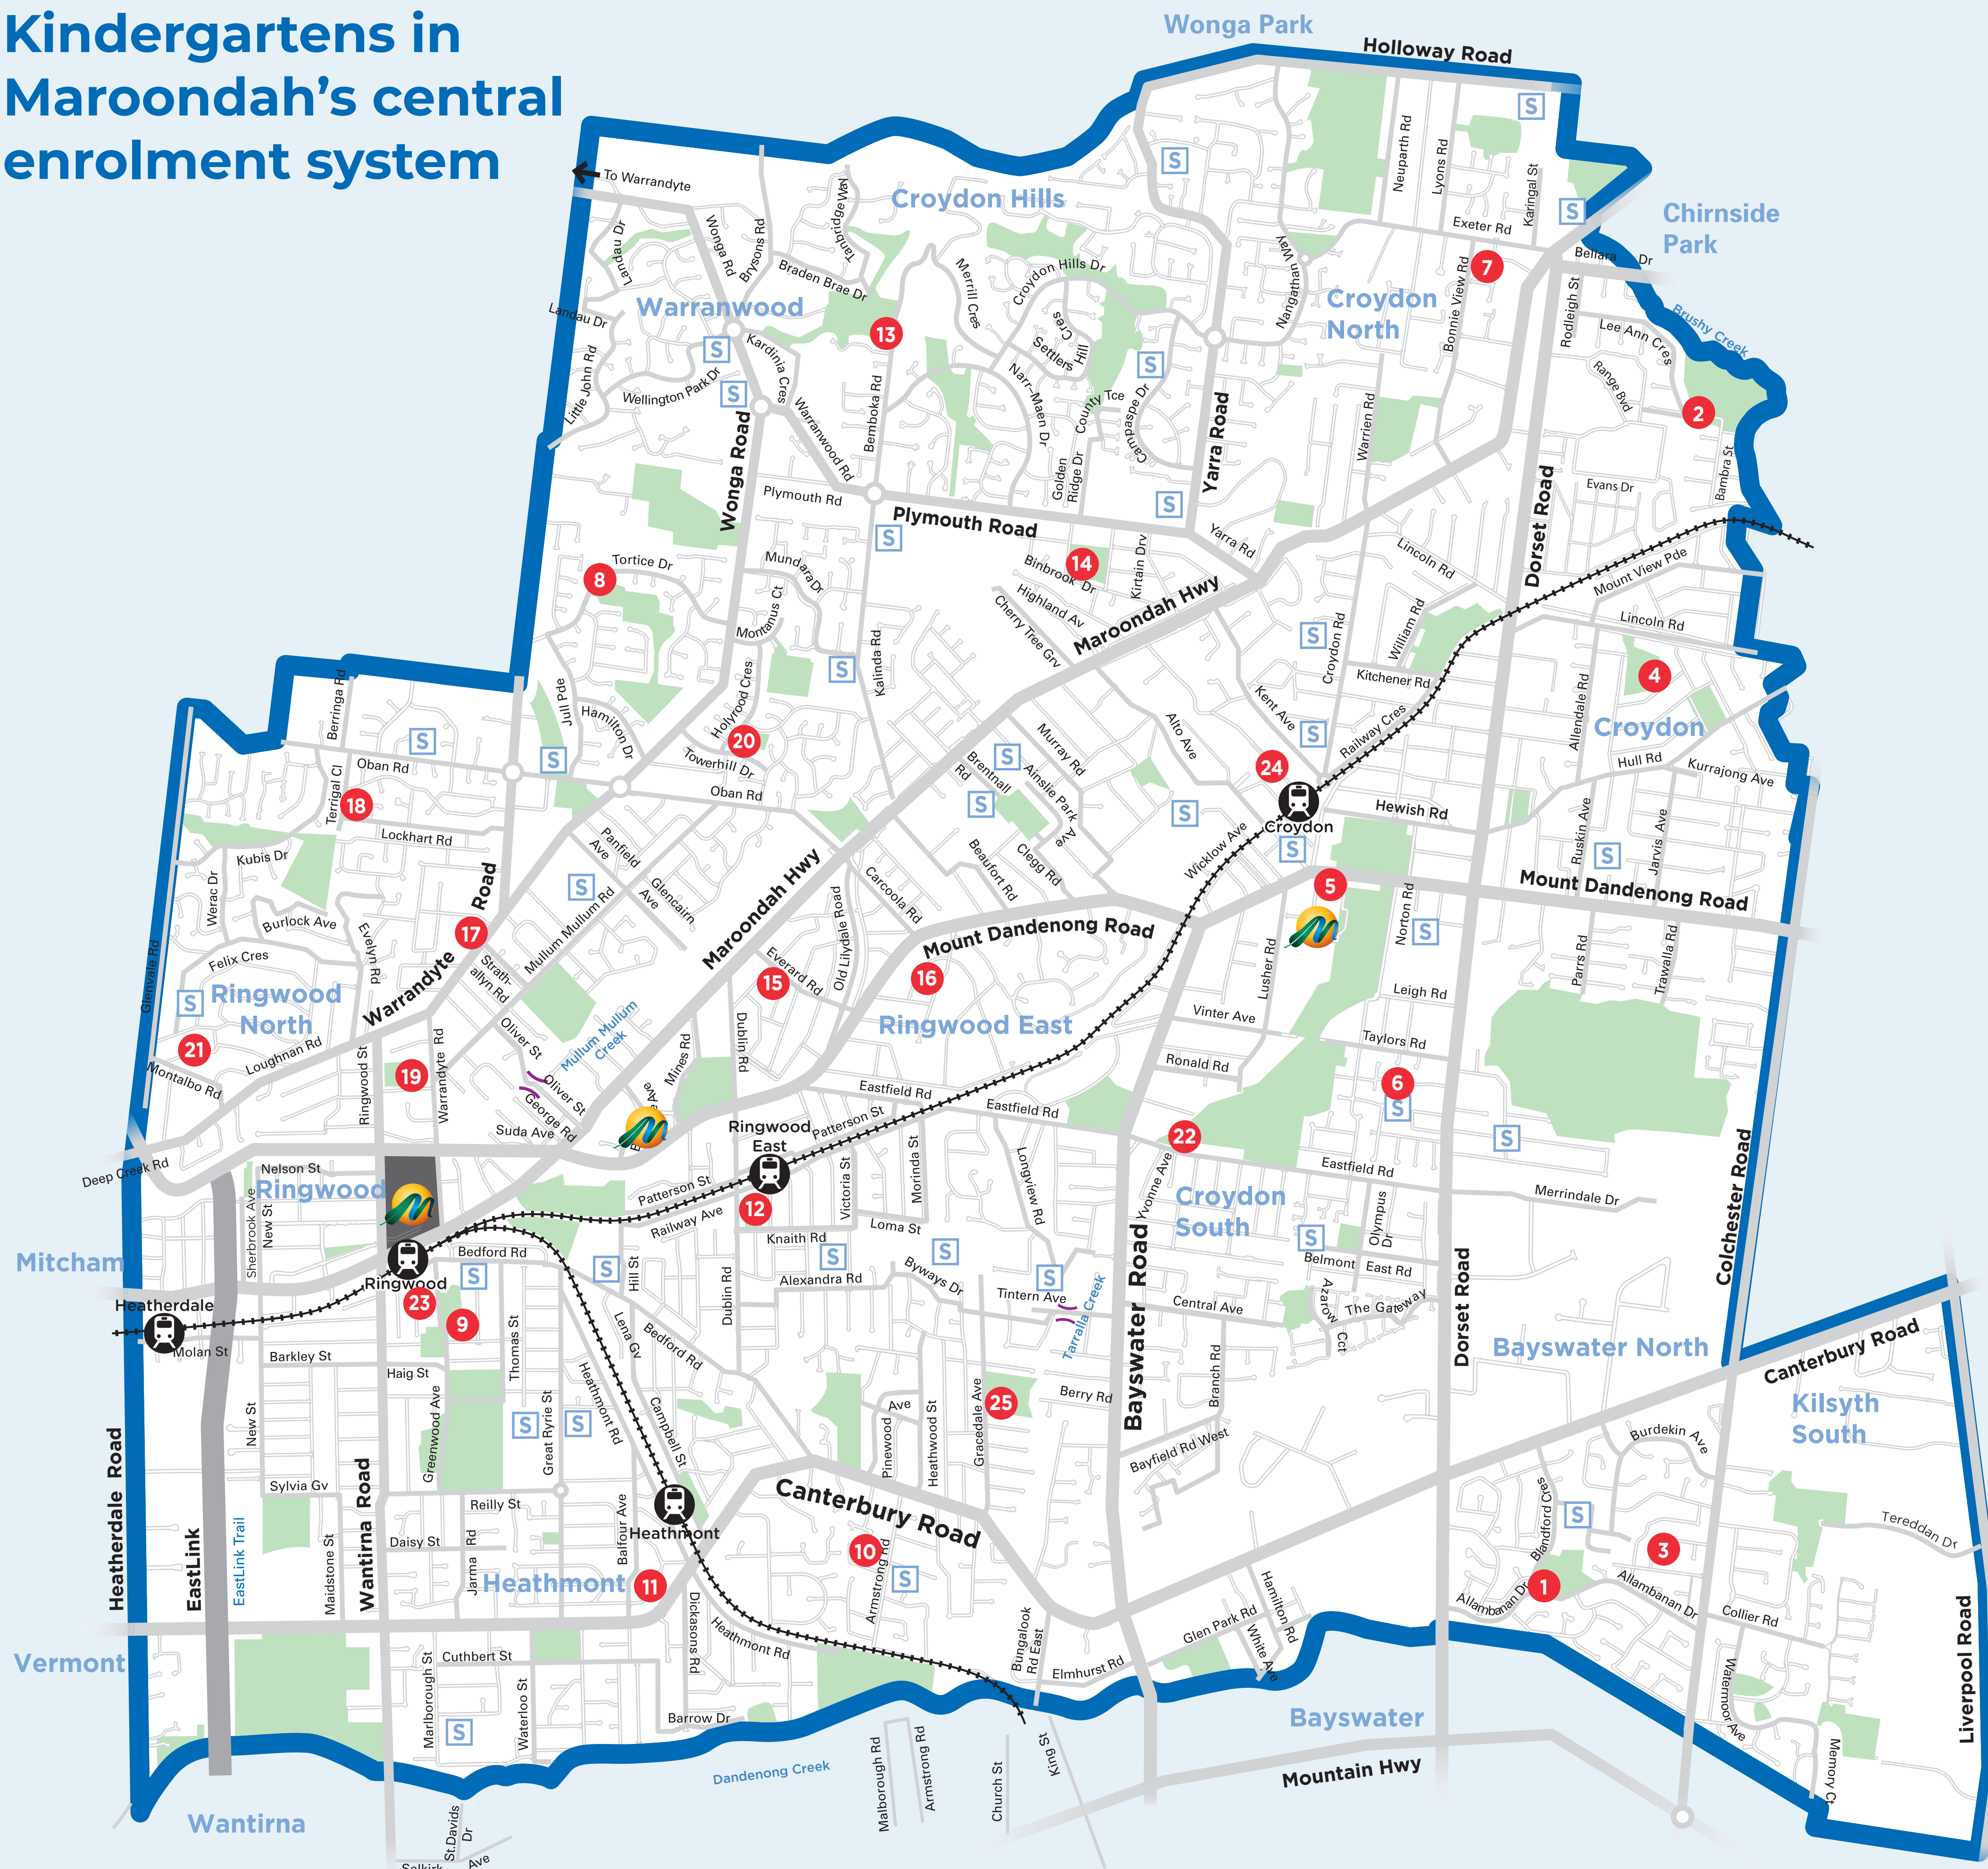

Kindergartens in Maroondah's central enrolment system

Kinder name	Address
1. Arrabri Kindergarten	42 Allambanan Drive, Bayswater North
2. Barngcong Reserve Kindergarten	4 Lee-Ann Crescent Croydon North
3. Bayswater North Kindergarten	17 Wonthulong Drive, Bayswater North
4. Brentwood Park Kindergarten	25 Mandowie Crescent, Croydon
5. Croydon Central Kindergarten	216-218 Mt Dandenong Road, Croydon
6. Croydon Gums Kindergarten	22 Frederick Street, Croydon
7. Croydon North Kindergarten	90 Bonnie View Road, Croydon North
8. Ellie V Pullin Pre-School	30 Tortice Drive, Ringwood North
9. Greenwood Park Kindergarten	5A Greenwood Avenue, Ringwood
10. Heathmont East Preschool	4A Pleasant Drive, Heathmont
11. Heathmont Preschool and Kindergarten	41 Viviani Crescent, Heathmont
12.* Knaith Road Child Care Centre	Knaith Road, Ringwood East
13. Kurboroo Kindergarten	75 Bemboka Road, Warranwood
14. Lipscombe Park Kindergarten	44 Binbrook Drive, Croydon
15.* Maroondah Montessori Pre-School	17D Everard Road, Ringwood East
16. Maroondah Pre-School	16 Evon Avenue, Ringwood East
17.* North Ringwood Community Children's Centre	125A Warrandyte Road, Ringwood North
18. North Ringwood Pre-School	70 Lockhart Road, Ringwood North
19. Norwood Pre-School	18 Notlen Street, Ringwood
20. Oban Preschool	6A Holyrood Crescent, Ringwood
21. Pinemont Pre-School	29 Hygeia Parade, Ringwood North
22. Pinjarra Kindergarten	83 Eastfield Road, Croydon
23. Ringwood Uniting Preschool	2 Greenwood Avenue, Ringwood
24. St John's Kindergarten	9 Toorak Avenue, Croydon
25. Tarralla Kindergarten	38 Gracedale Avenue, Ringwood East

* Services are not part of Maroondah's central enrolment system, however do operate from a Council facility

Council service centres

Train lines

Train stations

Kinders

Schools